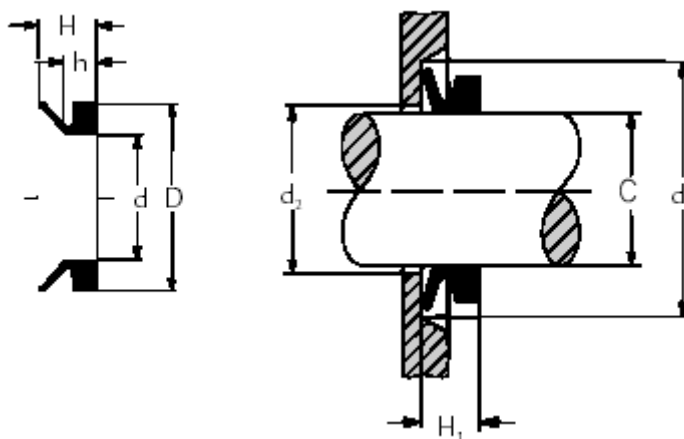

Article number: 17950035

Description: KLEE V-ring VA 50-35 NBR 60

Measures

$C = 33-36$

$d = 31$

$D = 39.0$

$d1 = C+12$

$d2 = C+3$

$h = 4.7$

$H = 7.5$

$H1 = 6 \pm 0,8$